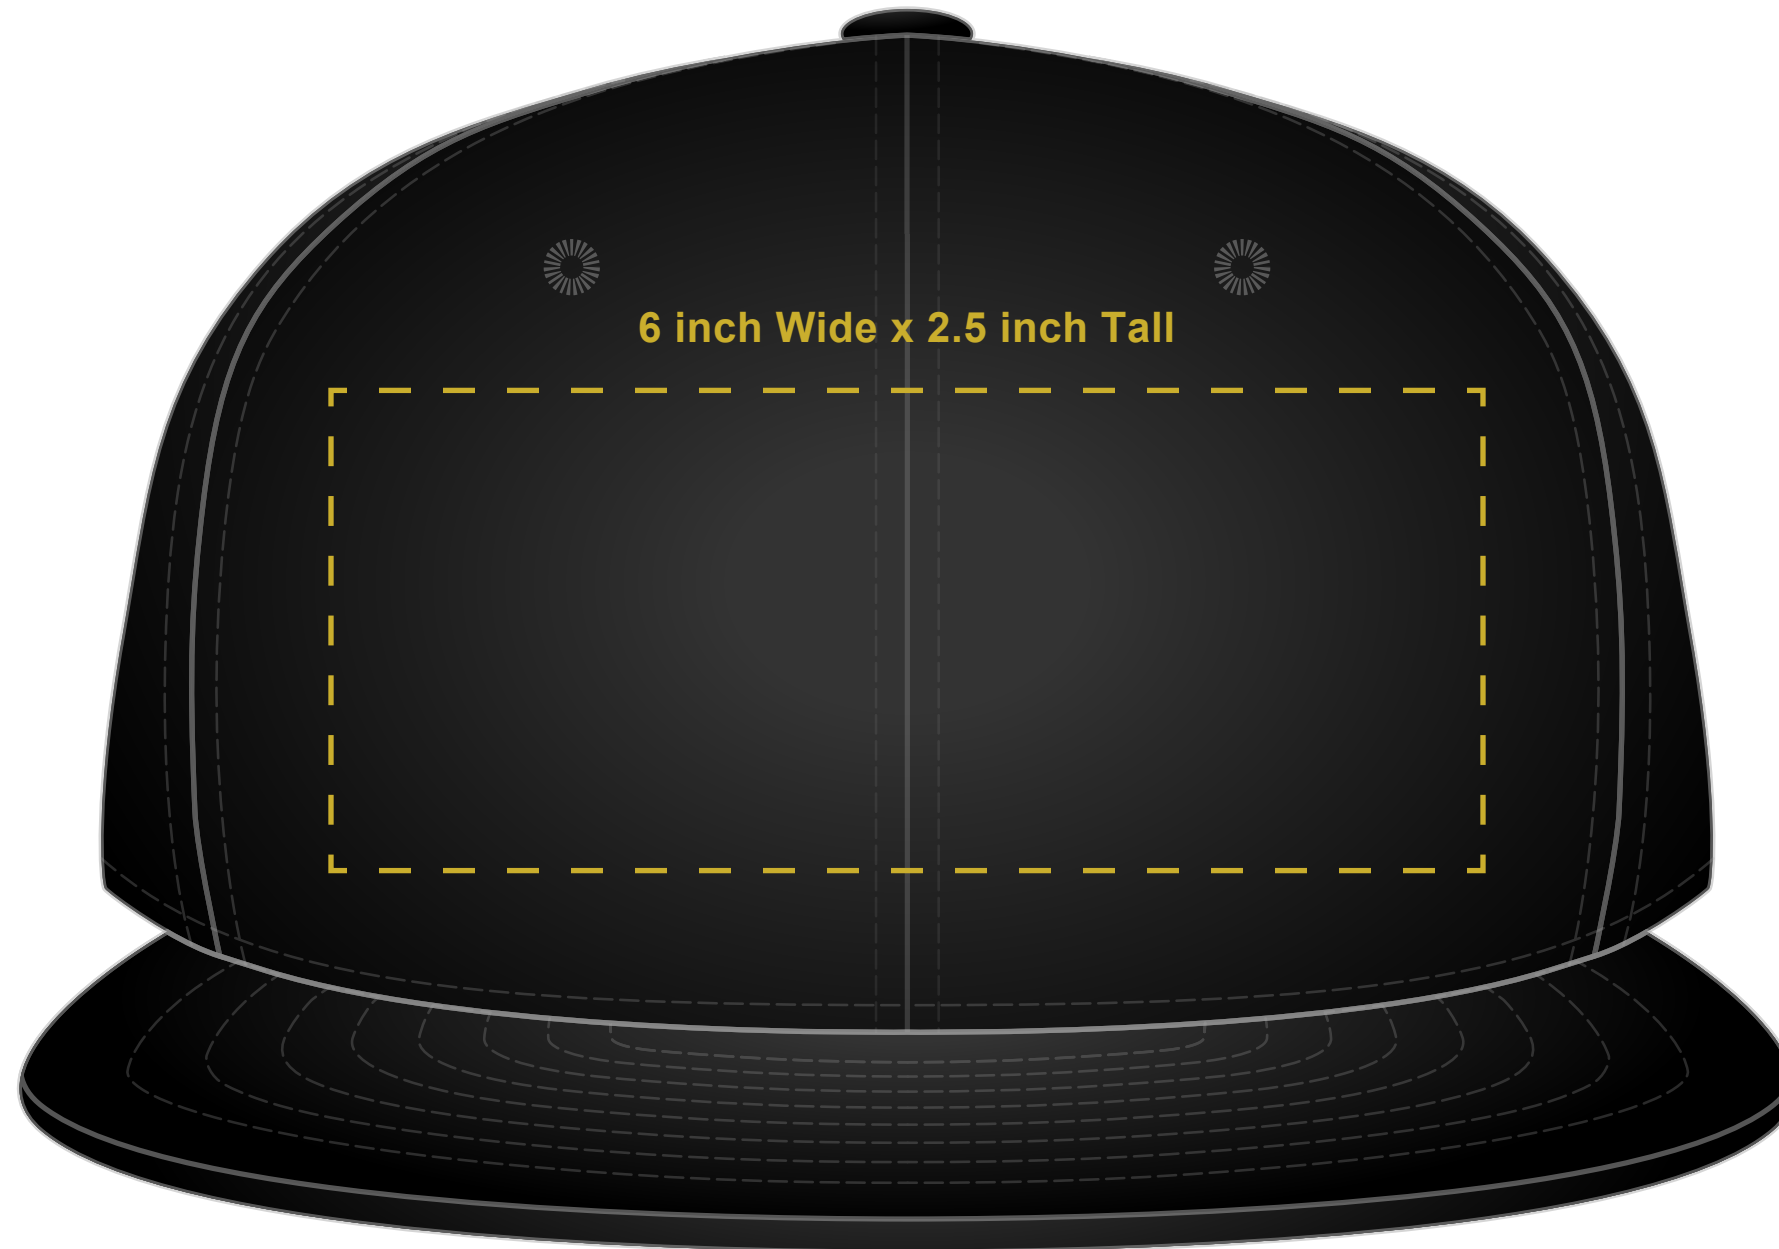

# DOUBLE PORTION SUPPLY FIRM EMBROIDERED HAT TEMPLATE

HAT TEMPLATE IS BOTH CREATE AND COPYRIGHTED BY DOUBLE PORTION SUPPLY™  
NO USE IS PERMITTED EXCEPT BETWEEN CUSTOMER AND DOUBLE PORTION SUPPLY™

[WWW.DOUBLEPORTIONSUPPLY.COM](http://WWW.DOUBLEPORTIONSUPPLY.COM)